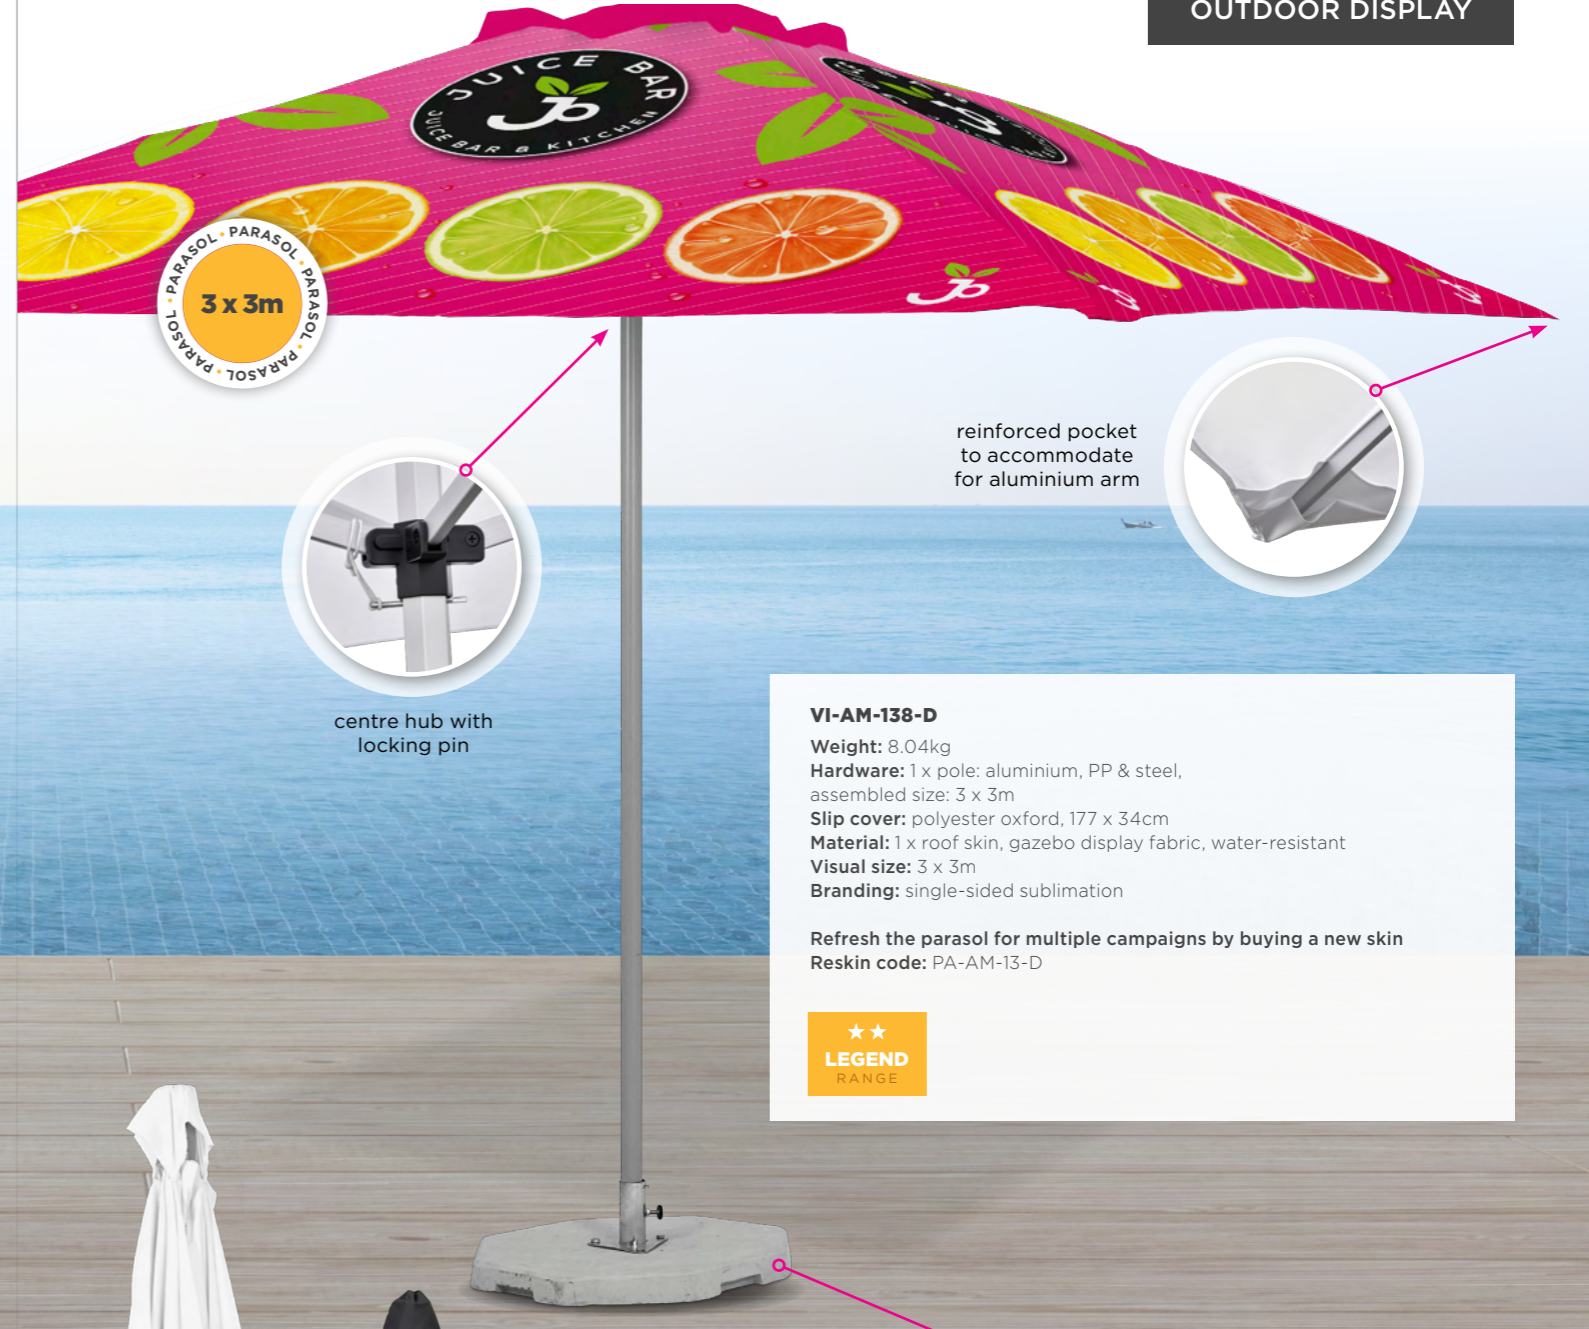

**DISPLAY-9005**

Weight: 6kg  
 Hardware: 1 x pole: aluminium, PP & steel, assembled size: 2 x 2m  
 2m sliding pole, collapsible to 1.5m  
 Slip cover: polyester oxford, 177 x 34cm  
 Material: 1 x roof skin, gazebo display fabric, water-resistant  
 Visual size: 2 x 2m  
 Branding: single-sided sublimation

Refresh the parasol for multiple campaigns by buying a new skin  
 Reskin code: SKIN-9000

★★  
**LEGEND**  
 RANGE

**PARASOL BASE**

**DISPLAY-9001**

PARASOL CONCRETE BASE  
 Weight: 28.75kg  
 Material: concrete & steel

Base sold separately and fits all 3 parasols:  
 DISPLAY-9000, DISPLAY-9005, DISPLAY-9010

**VI-AM-138-D**  
**Weight:** 8.04kg  
**Hardware:** 1 x pole: aluminium, PP & steel, assembled size: 3 x 3m  
**Slip cover:** polyester oxford, 177 x 34cm  
**Material:** 1 x roof skin, gazebo display fabric, water-resistant  
**Visual size:** 3 x 3m  
**Branding:** single-sided sublimation

Refresh the parasol for multiple campaigns by buying a new skin  
 Reskin code: PA-AM-13-D

★★  
**LEGEND**  
 RANGE

**DISPLAY-9010**

**Weight:** 7.12kg  
**Hardware:** 1 x pole: aluminium, PP & steel, assembled size: 2.2 x 2.2m  
**Slip cover:** polyester oxford, 177 x 34cm  
**Material:** 1 x roof skin, gazebo display fabric, water-resistant  
**Visual size:** 2.2 x 2.2m  
**Branding:** single-sided sublimation