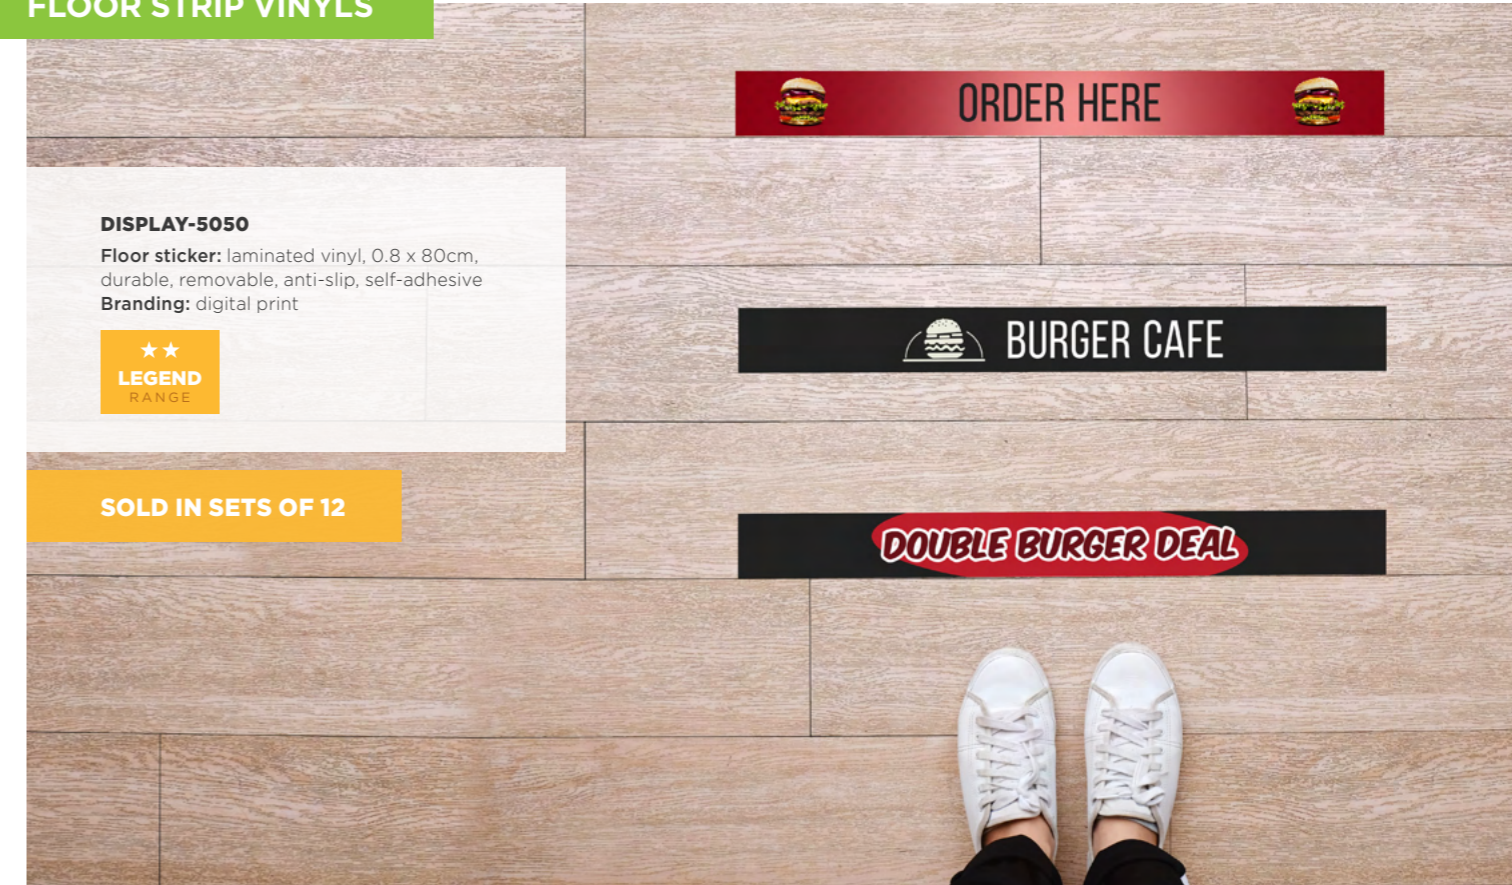

FLOOR STRIP VINYL

DISPLAY-5050

Floor sticker: laminated vinyl, 0.8 x 80cm, durable, removable, anti-slip, self-adhesive
Branding: digital print

SOLD IN SETS OF 12