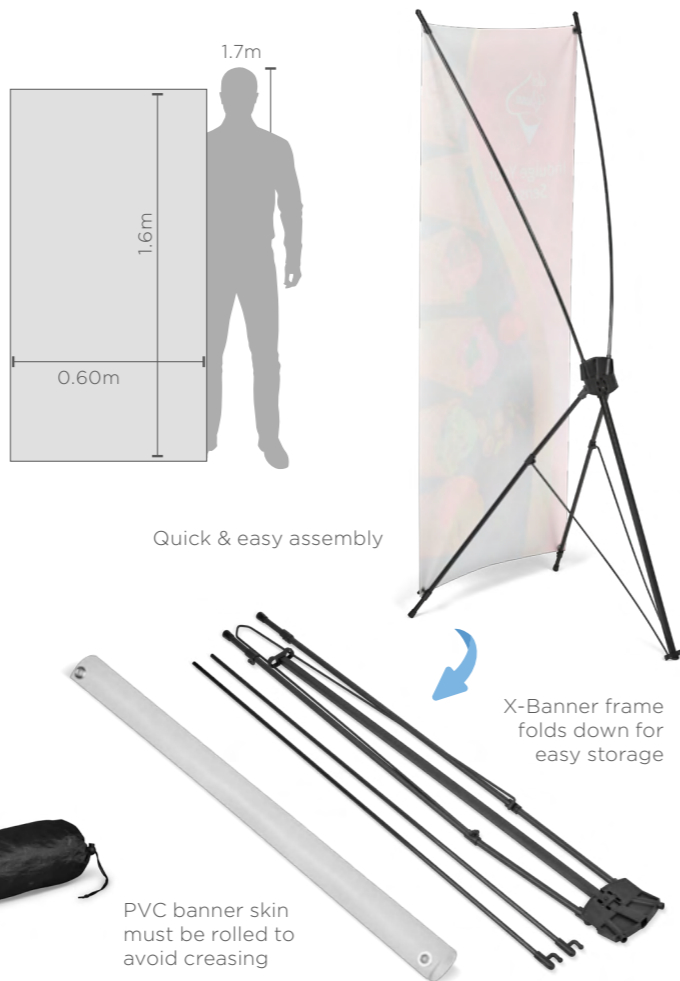

### OVATION RANGE

Defined by premium quality construction and durability, at an extremely competitive price point.

Carry bag included

X-BANNERS

SPECIFICATIONS

- **Weight:** 2kg
- **1 x frame:** steel & fibre glass
- **Frame assembled size:** 0.60 x 1.6 x 0.80m
- **Bag:** Nylon
- **Bag size:** 112 x 15cm

	DISPLAY-6000	DISPLAY-6010
<b>Skin included</b>	1 x banner skin	1 x banner skin
<b>Material</b>	Layflat PVC	Gazebo display fabric
<b>Visual size</b>	0.60 x 1.6m	0.60 x 1.6m
<b>Features</b>	Roll-up neatly into carry bag	Roll-up neatly into carry bag. Crease resistant fabric
<b>Branding</b>	Single-sided digital print	Single-sided sublimation
<b>Range</b>	★ CHAMPION RANGE	★ CHAMPION RANGE
Refresh the banner for multiple campaigns by buying a new skin		
<b>Reskin Code</b>	SKIN-6000	SKIN-6010

Quick & easy assembly

X-Banner frame folds down for easy storage

PVC banner skin must be rolled to avoid creasing

X-BANNERS

SPECIFICATIONS

- **Weight:** 2.25kg
- **1 x frame:** steel & fibre glass
- **Frame assembled size:** 0.80 x 1.8 x 0.87m
- **Bag:** Nylon
- **Bag size:** 123 x 17cm