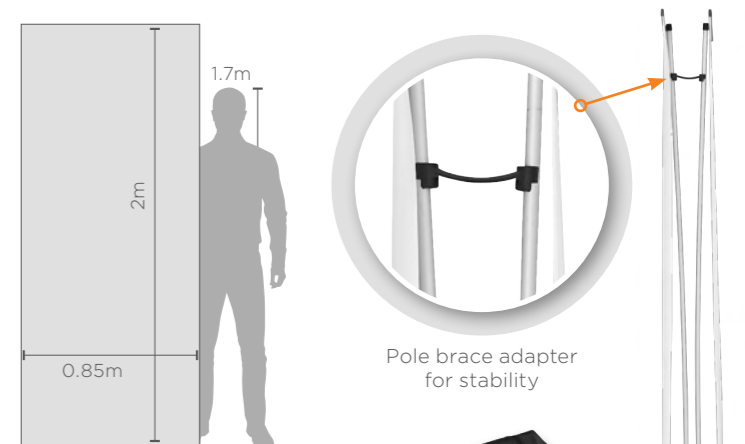

DOUBLE-SIDED PULL UP BANNERS

SPECIFICATIONS

- Weight: 5.8kg
- 2 x frames: aluminium
- Frame assembled size: 0.85 x 2 x 0.2m
- 2 interlocking mechanisms, positioned back to back
- 2 x bags: polyester oxford
- Bag size: 90 x 8 x 8cm
- 1 x adapter kit: PP

	DISPLAY-4030	DISPLAY-4035
Skin included	2 x banner skins	2 x banner skins
Material	Layflat PVC	Gazebo display fabric
Visual size	0.85 x 2m	0.85 x 2m
Branding	2 x single-sided digital prints. One print attached to each mechanism, making branding visible from both sides.	2 x single-sided sublimation prints. One print attached to each mechanism, making branding visible from both sides.
Range		
Refresh the banner for multiple campaigns by buying a new skin		
Reskin Code	2 x SKIN-4000	2 x SKIN-4005