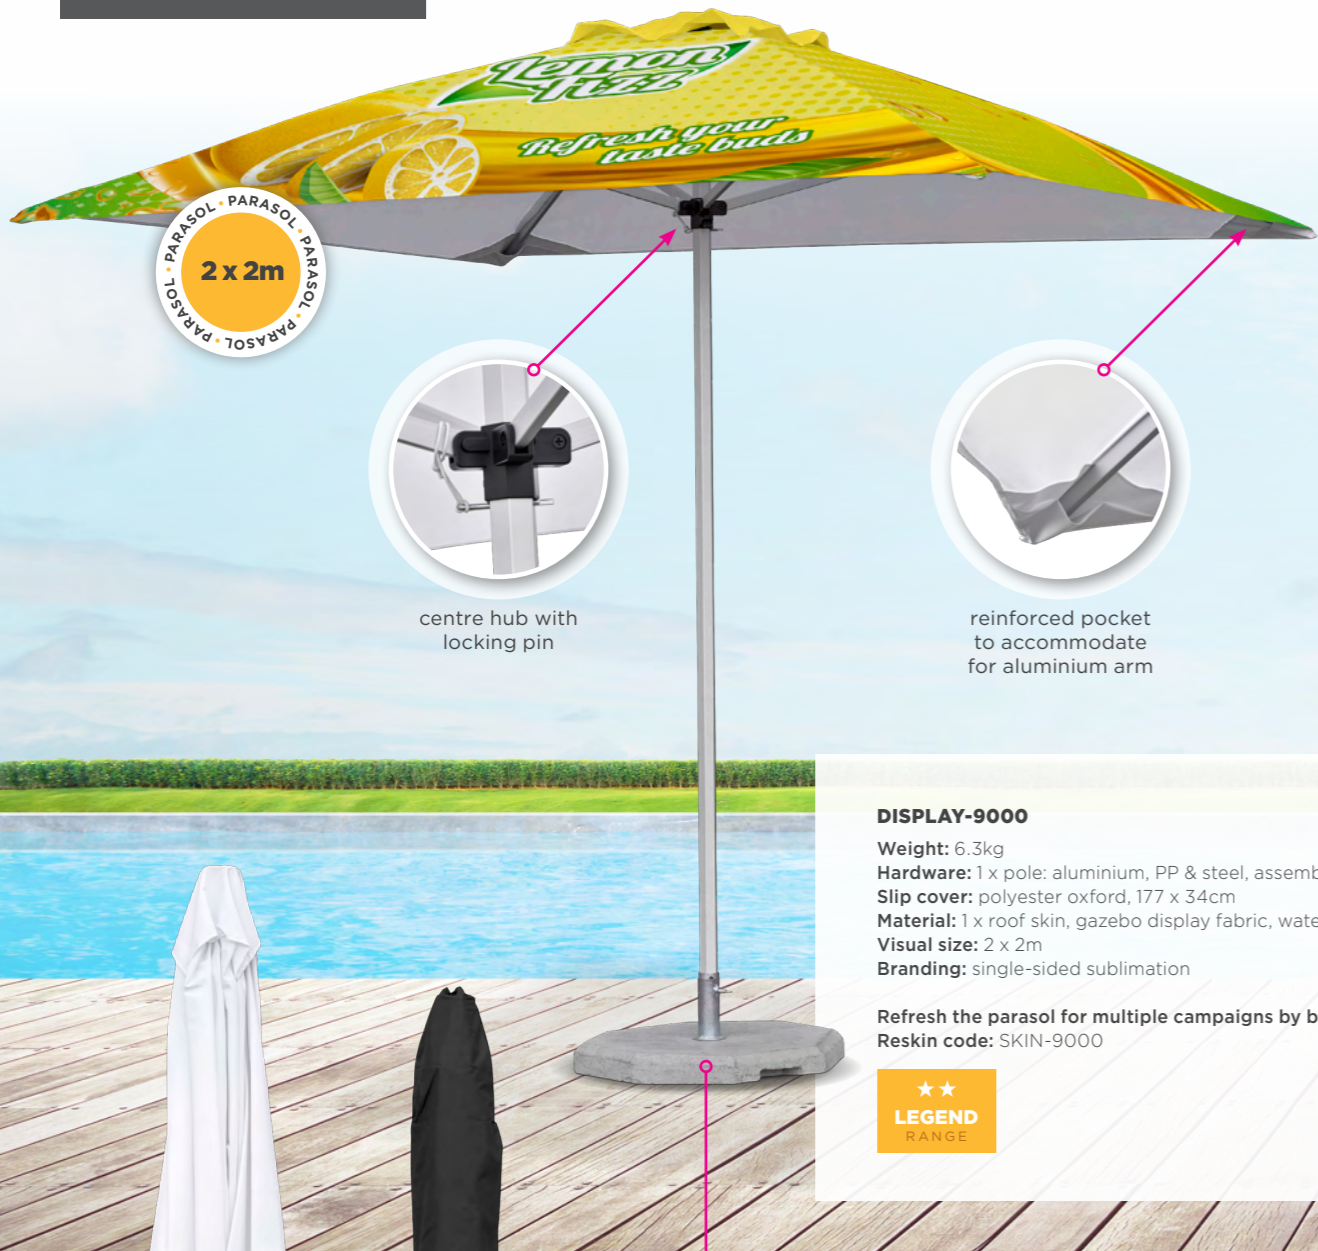

DISPLAY-7051

LEGEND FLYING BANNER SCISSOR BASE  
base: steel, size: 60 x 60cm

A large blue parasol is the central focus, featuring a circular logo with a crown and the words 'BEER LIGHT' in gold. The parasol is set against a background of palm trees and a beach. In the top right corner, there is a yellow triangular graphic with two white stars. The overall scene is bright and sunny, suggesting a tropical or beachside setting.

# SUBLIMATED PARASOLES

**Create an inviting environment and overshadow your competition with our range of Parasols.**

Ideal for restaurants, hotel courtyards, retail outlets and outdoor seating areas.

Our Parasols are manufactured with a sturdy aluminium frame and recycled plastic components to provide you with a high quality, corrosion resistant display solution.

**DISPLAY-9000**  
 Weight: 6.3kg  
 Hardware: 1 x pole: aluminium, PP & steel, assembled size: 2 x 2m  
 Slip cover: polyester oxford, 177 x 34cm  
 Material: 1 x roof skin, gazebo display fabric, water-resistant  
 Visual size: 2 x 2m  
 Branding: single-sided sublimation