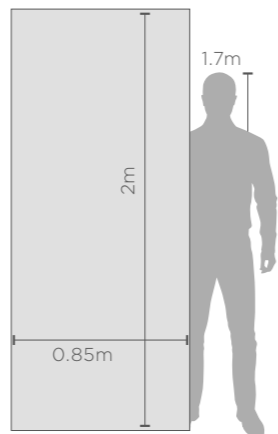

Quick & easy assembly

X-Banner frame folds down for easy storage

PVC banner skin must be rolled to avoid creasing

X-BANNERS

SPECIFICATIONS

- **Weight:** 2.25kg
- **1 x frame:** steel & fibre glass
- **Frame assembled size:** 0.80 x 1.8 x 0.87m
- **Bag:** Nylon
- **Bag size:** 123 x 17cm

	DISPLAY-6005	DISPLAY-6015
<b>Skin included</b>	1 x banner skin	1 x banner skin
<b>Material</b>	Layflat PVC	Gazebo display fabric
<b>Visual size</b>	0.80 x 1.8m	0.80 x 1.8m
<b>Features</b>	Roll-up neatly into carry bag	Roll-up neatly into carry bag.
<b>Branding</b>	Single-sided digital print	Single-sided sublimation
<b>Range</b>	★ CHAMPION RANGE	★ CHAMPION RANGE
Refresh the banner for multiple campaigns by buying a new skin		
<b>Reskin Code</b>	SKIN-6005	SKIN-6015

Gazebo display fabric

Carry bag included

PULL UP BANNERS

SPECIFICATIONS

- Weight: 2.9kg
- 1 x frame: aluminium
- Frame assembled size: 0.85 x 2 x 0.1m
- Bag: polyester oxford
- Bag size: 90 x 8 x 8cm

	DISPLAY-4000	DISPLAY-4005
Skin included	1 x banner skin	1 x banner skin
Material	Layflat PVC	Gazebo display fabric
Visual size	0.85 x 2m	0.85 x 2m
Branding	Single-sided digital print	Single-sided sublimation
Range		
Refresh the banner for multiple campaigns by buying a new skin		
Reskin Code	SKIN-4000	SKIN-4005

Foot on base of banner for extra stability

Frame folds up easily to fit into carry bag

DOUBLE-SIDED PULL UP BANNERS

SPECIFICATIONS

- Weight: 5.8kg
- 2 x frames: aluminium
- Frame assembled size: 0.85 x 2 x 0.2m
- 2 interlocking mechanisms, positioned back to back
- 2 x bags: polyester oxford
- Bag size: 90 x 8 x 8cm
- 1 x adapter kit: PP