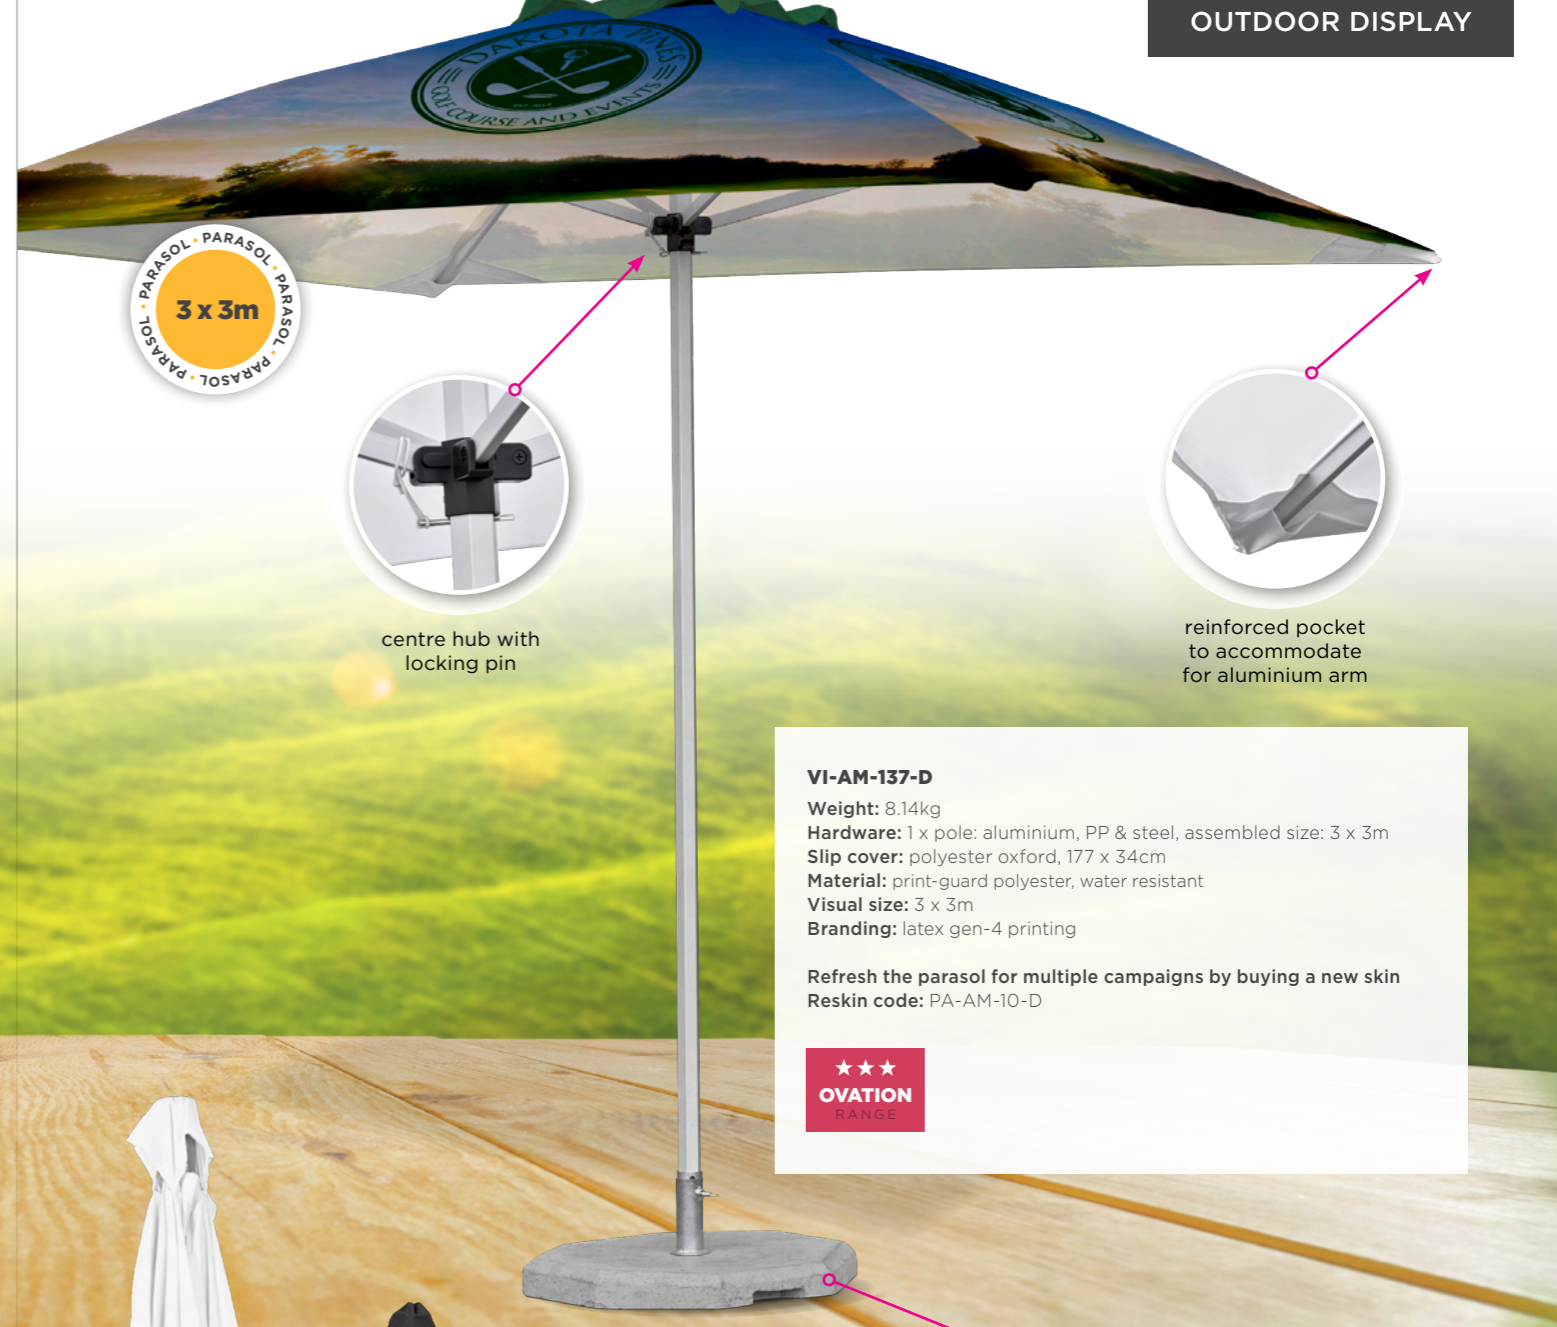

centre hub with locking pin

2m sliding pole with quick release lock, collapsible to 1.5m high

Parasol slip cover, also sold individually as DISBAG-9000

**VI-AM-140-D**

**Weight:** 6kg  
**Hardware:** 1 x pole: aluminium, PP & steel, assembled size: 2 x 2m, 2m sliding pole, collapsible to 1.5m  
**Slip cover:** polyester oxford, 177 x 34cm  
**Material:** print-guard polyester, water resistant  
**Visual size:** 2 x 2m  
**Branding:** latex gen-4 printing

Refresh the parasol for multiple campaigns by buying a new skin  
 Reskin code: PA-AM-14-D

**PARASOL BASE**

**DISPLAY-9001**  
**PARASOL CONCRETE BASE**  
**Weight:** 28.75kg  
**Material:** concrete & steel

Base sold separately and fits all 3 parasols:  
 VI-AM-139-D, VI-AM-140-D, VI-AM-141-D

**VI-AM-137-D**  
**Weight:** 8.14kg  
**Hardware:** 1 x pole: aluminium, PP & steel, assembled size: 3 x 3m  
**Slip cover:** polyester oxford, 177 x 34cm  
**Material:** print-guard polyester, water resistant  
**Visual size:** 3 x 3m  
**Branding:** latex gen-4 printing