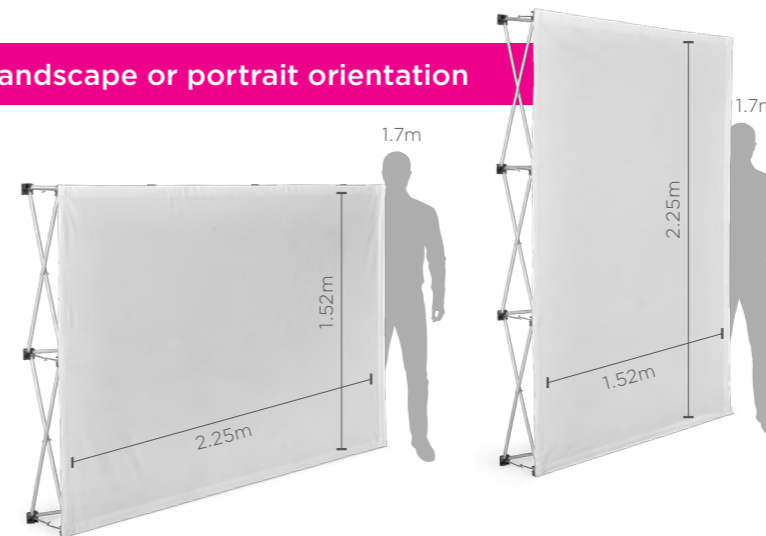

Carry bag included

Second bannerwall skin

Collapsible bannerwall fits easily into carry bag

**Landscape or portrait orientation**

DISPLAY-3075	
<b>Skin included</b>	2 x bannerwall skins
<b>Material</b>	Polyester display fabric
<b>Visual size</b>	1.52 x 2.25m
<b>Features</b>	Durable fabric
<b>Branding</b>	2 x single-sided sublimation prints. One print attached to each side of the frame, making branding visible from both sides.
<b>Range</b>	<div style="text-align: center;"> <span>★ ★</span>  <b>LEGEND</b>                      RANGE                 </div>
Refresh the banner for multiple campaigns by buying a new skin	
<b>Reskin Code</b>	2 x SKIN-3050