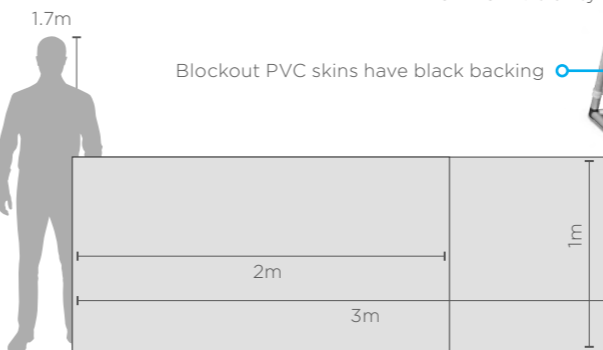

A-FRAME BANNERS