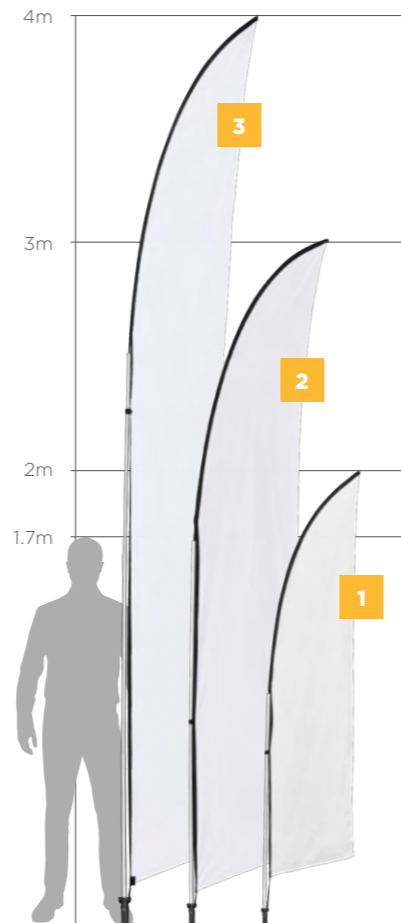

### **SINGLE-SIDED FLYING BANNERS**

Only sold in pairs - this option offers exceptional value at an extremely competitive price point.

DISPLAY-7051  
LEGEND FLYING BANNER SCISSOR BASE  
base: steel, size: 60 x 60cm

**DOUBLE-SIDED ARCFIN FLYING BANNERS**

	1 DISPLAY-7032	2 DISPLAY-7033	3 DISPLAY-7034
Weight	2kg	2.2kg	3.2kg
Hardware	2 x poles: aluminium	2 x poles: aluminium	3 x poles: aluminium
Frame assembled size	2m	3m	4m
Accessories	2 x rods: fibre	2 x rods: fibre	2 x rods: fibre
	1 x ground spike: steel	1 x ground spike: steel	1 x ground spike: steel
Bag material	Polyester oxford	Polyester oxford	Polyester oxford
Bag size	137 x 18cm	137 x 18cm	137 x 18cm
Skin included	1 x banner skin	1 x banner skin	1 x banner skin
Material	Polyester warp knit	Polyester warp knit	Polyester warp knit
Visual size	0.61 x 2.59m	0.68 x 3.83m	0.68 x 4.87m
Features	Anti-fray	Anti-fray	Anti-fray
Branding	Double-sided sublimation	Double-sided sublimation	Double-sided sublimation
Range	★★ LEGEND RANGE	★★ LEGEND RANGE	★★ LEGEND RANGE
Refresh the banner for multiple campaigns by buying a new skin			
Reskin Code	SKIN-7032	SKIN-7033	SKIN-7034