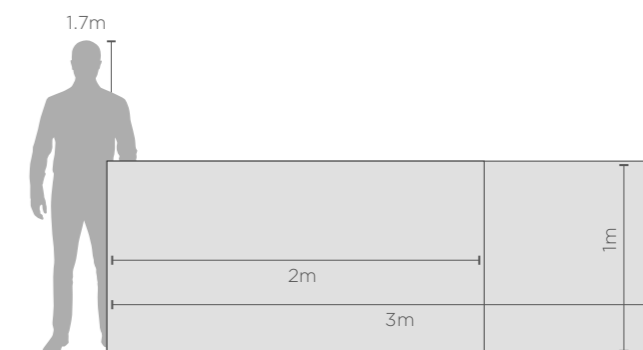

A-FRAME BANNERS

	VI-AM-148-D	VI-AM-146-D
Weight	3.2kg	3.8kg
Hardware	1 x frame: aluminium	1 x frame: aluminium
Frame assembled size	2 x 1 x 1m	3 x 1 x 1m
Bag material	Polyester oxford	Polyester oxford
Bag size	129 x 23cm	129 x 23cm
Skin included	2 x A-frame skins	2 x A-frame skins
Material	Polyester print-guard fabric, water resistant	Polyester print-guard fabric, water resistant
Visual size	1.95 x 0.95m	2.95 x 0.95m
Features	Fade resistant	Fade resistant
Branding	Latex Gen-4 printing	Latex Gen-4 printing
Range		
Refresh the banner for multiple campaigns by buying a new skin		
Reskin Code	AF-AM-7-D	AF-AM-8-D