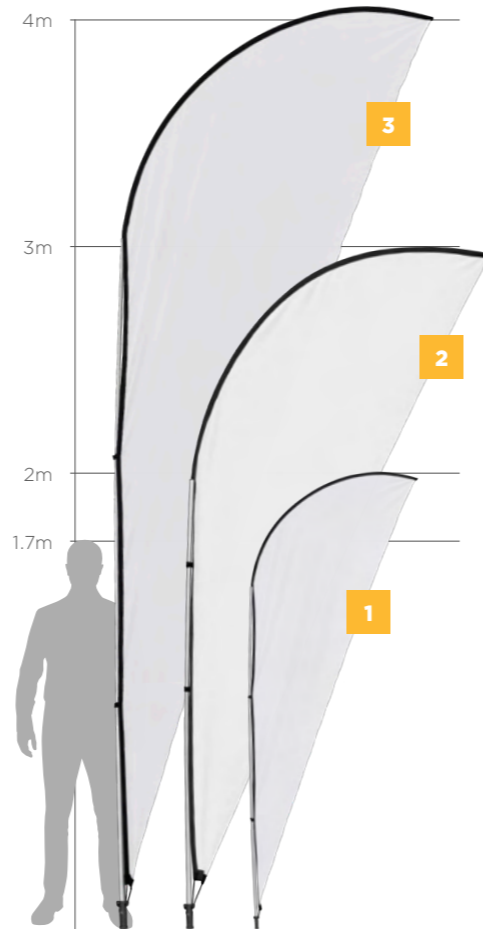

### SHARKFIN FLYING BANNERS

	1 DISPLAY-7002	2 DISPLAY-7003	3 DISPLAY-7004
	Sold in sets of 2, info below is per unit		
Weight	1.4kg	1.7kg	1.9kg
Hardware	2 x poles: aluminium	2 x poles: aluminium	3 x poles: aluminium
Frame assembled size	2m	3m	4m
Accessories	2 x rods: fibre 1 x ground spike: steel	2 x rods: fibre 1 x ground spike: steel	2 x rods: fibre 1 x ground spike: steel
Bag material	Polyester oxford	Polyester oxford	Polyester oxford
Bag size	137 x 18cm	137 x 18cm	137 x 18cm
Skin included	1 x banner skin	1 x banner skin	1 x banner skin
Material	Polyester warp knit	Polyester warp knit	Polyester warp knit
Visual size	0.98 x 2.24m	1.38 x 3.3m	1.14 x 4.4m
Features	Anti-fray	Anti-fray	Anti-fray
Branding	Single-sided sublimation	Single-sided sublimation	Single-sided sublimation
Range	★★ LEGEND RANGE	★★ LEGEND RANGE	★★ LEGEND RANGE
Refresh the banner for multiple campaigns by buying a new skin (SOLD IN SETS OF 2)			
Reskin Code	SKIN-7002	SKIN-7003	SKIN-7004

DISPLAY-7051  
LEGEND FLYING BANNER SCISSOR BASE  
base: steel, size: 60 x 60cm

**DOUBLE-SIDED SHARKFIN FLYING BANNERS**

	1 DISPLAY-7012	2 DISPLAY-7013	3 DISPLAY-7014
Weight	2kg	2.2kg	3.2kg
Hardware	2 x poles: aluminium	2 x poles: aluminium	3 x poles: aluminium
Frame assembled size	2m	3m	4m
Accessories	2 x rods: fibre 1 x ground spike: steel	2 x rods: fibre 1 x ground spike: steel	2 x rods: fibre 1 x ground spike: steel
Bag material	Polyester oxford	Polyester oxford	Polyester oxford
Bag size	137 x 18cm	137 x 18cm	137 x 18cm
Skin included	1 x banner skin	1 x banner skin	1 x banner skin
Material	Polyester warp knit	Polyester warp knit	Polyester warp knit
Visual size	0.98 x 2.24m	1.38 x 3.3m	1.14 x 4.4m
Features	Anti-fray	Anti-fray	Anti-fray
Branding	Double-sided sublimation	Double-sided sublimation	Double-sided sublimation
Range	★★ LEGEND RANGE	★★ LEGEND RANGE	★★ LEGEND RANGE
Refresh the banner for multiple campaigns by buying a new skin			
Reskin Code	SKIN-7012	SKIN-7013	SKIN-7014