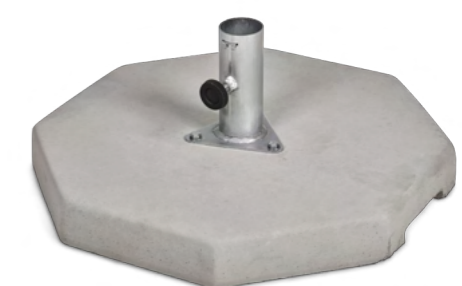

PARASOL BASE

DISPLAY-9001
PARASOL CONCRETE BASE
Weight: 28.75kg
Material: concrete & steel

Base sold separately and fits all 3 parasols:
VI-AM-139-D, VI-AM-140-D, VI-AM-141-D