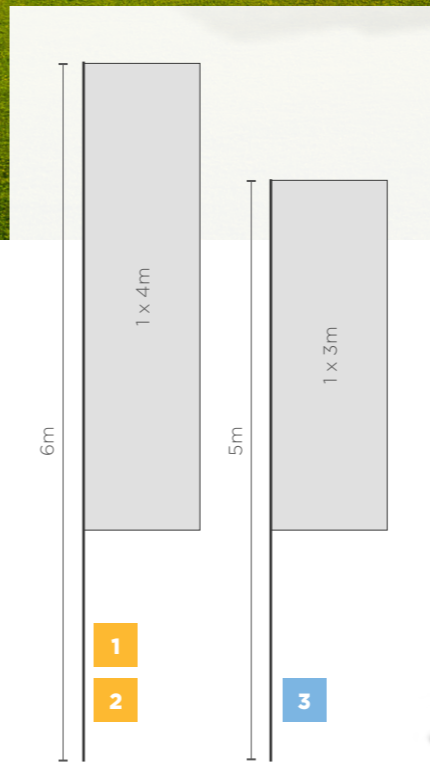

FLAG FOUNTAINS

DISPLAY-1025
Weight: 14.35kg
Hardware: 4 x poles: aluminium & steel, 6m
Hardware bag: polyester oxford, 144 x 34cm
Base: steel, 1 x 1m
Base bag: Polyester oxford, 60 x 20 x 15cm
Material: 4 x flag skins, polyester warp knit, anti-fray
Visual size: 1 x 4m
Branding: single-sided sublimation

Refresh the flag fountain for multiple campaigns by buying a new skin
Reskin code: FLAG-1030

DISPLAY-1030
Weight: 16.05kg
Hardware: 5 x poles: aluminium & steel, 6m
Hardware bag: polyester oxford, 144 x 34cm
Base: steel, 1 x 1m
Base bag: Polyester oxford, 60 x 20 x 15cm
Material: 5 x flag skins, polyester warp knit, anti-fray
Visual size: 1 x 4m
Branding: single-sided sublimation

Refresh the flag fountain for multiple campaigns by buying a new skin
Reskin code: FLAG-1030

3

DISPLAY-1035
Weight: 8.1kg
Hardware: 4 x poles: aluminium & steel, 5m
Hardware bag: polyester oxford, 137 x 34cm
Base: steel, 0.79 x 0.79m
Base bag: Polyester oxford, 60 x 16 x 15cm
Material: 4 x flag skins, polyester warp knit, anti-fray
Visual size: 1 x 3m
Branding: single-sided sublimation

Refresh the flag fountain for multiple campaigns by buying a new skin
Reskin code: FLAG-1025