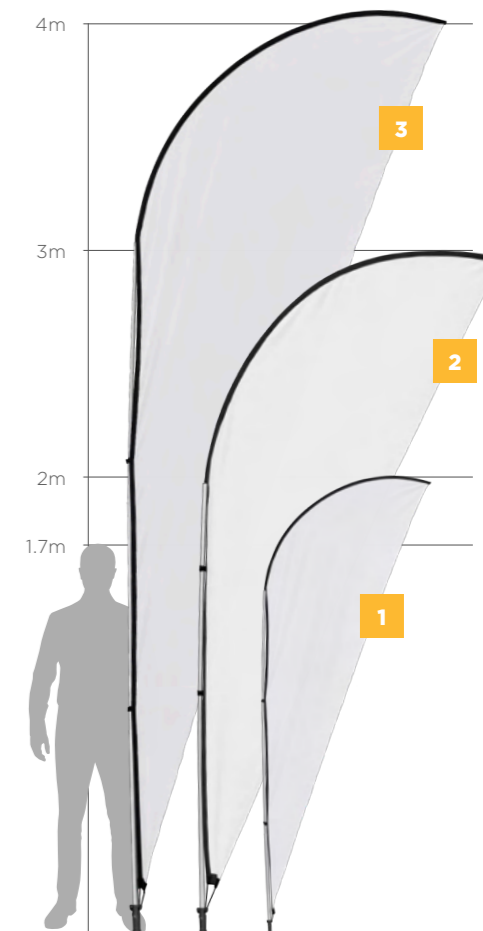

DISPLAY-7051

LEGEND FLYING BANNER SCISSOR BASE  
base: steel, size: 60 x 60cm

### SHARKFIN FLYING BANNERS

	1 DISPLAY-7002	2 DISPLAY-7003	3 DISPLAY-7004
	Sold in sets of 2, info below is per unit		
Weight	1.4kg	1.7kg	1.9kg
Hardware	2 x poles: aluminium	2 x poles: aluminium	3 x poles: aluminium
Frame assembled size	2m	3m	4m
Accessories	2 x rods: fibre 1 x ground spike: steel	2 x rods: fibre 1 x ground spike: steel	2 x rods: fibre 1 x ground spike: steel
Bag material	Polyester oxford	Polyester oxford	Polyester oxford
Bag size	137 x 18cm	137 x 18cm	137 x 18cm
Skin included	1 x banner skin	1 x banner skin	1 x banner skin
Material	Polyester warp knit	Polyester warp knit	Polyester warp knit
Visual size	0.98 x 2.24m	1.38 x 3.3m	1.14 x 4.4m
Features	Anti-fray	Anti-fray	Anti-fray
Branding	Single-sided sublimation	Single-sided sublimation	Single-sided sublimation
Range	★★ LEGEND RANGE	★★ LEGEND RANGE	★★ LEGEND RANGE
Refresh the banner for multiple campaigns by buying a new skin (SOLD IN SETS OF 2)			
Reskin Code	SKIN-7002	SKIN-7003	SKIN-7004