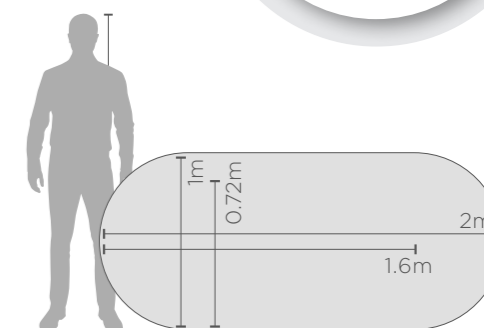

### POP-UP BANNER

Twist and fold to fit into bag

Double-sided for maximum visibility

1.7m

	DISPLAY-8020	VI-AM-210-D
Weight	3.1kg	2.9kg
Hardware	1 x frame: fibre rod	1 x frame: fibre rod
Frame assembled size	2 x 1 x 0.4m	1.6 x 0.72m
Bag material	Polyester oxford	Polyester oxford
Bag size	85cm dia	85cm dia
Skin included	2 x pop-up skins	2 x pop-up skins
Material	Polyester display fabric	Polyester display fabric
Visual size	1.98 x 0.9m	1.6 x 0.72m
Features	Crease resistant, lightweight, easy setup	Crease resistant, lightweight, easy setup
Accessories	4 x ground spikes: steel	4 x ground spikes: steel
Branding	2 x single-sided sublimation prints tailored to fit the frame, making branding visible from both sides.	2 x single-sided sublimation prints tailored to fit the frame, making branding visible from both sides.
Range	★★ LEGEND RANGE	★★ LEGEND RANGE
Refresh the banner for multiple campaigns by buying a new skin		
Reskin Code	2 x SKIN-8020	2 x PU-AM-4-D