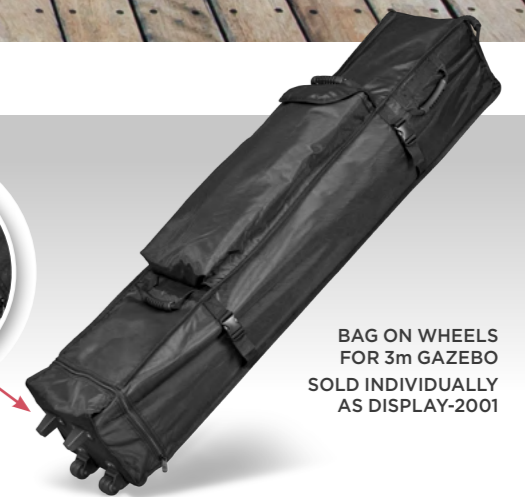

### GAZEBO FOOTPRINT

Collapsible gazebo fits easily into carry bag

Slip over bag included  
(ALSO SOLD INDIVIDUALLY AS DISBAG-2040)

Toolkit included: 1 x mallet, 4 x ropes, 4 x frame pegs, 4 x rope pegs

(ALSO SOLD INDIVIDUALLY AS TOOLKIT-2000)

BAG ON WHEELS FOR 3m GAZEBO  
SOLD INDIVIDUALLY AS DISPLAY-2001

**SUBLIMATED GAZEBO**  
**4.5 X 3M**

**SPECIFICATIONS**

- Weight:** 25kg
- Hardware:** 1 x frame: aluminium, assembled size: 4.5 x 3m, quick assembly, portable
- Slip over bag included:** polyester oxford, size: 158 x 29 x 31cm, webbing handles
- Toolkit included:** 1 x mallet: rubber & wood, 4 x ropes: nylon, 4 x frame pegs: steel, 4 x rope pegs: steel
- Fabric:** gazebo display fabric, fitted 600D water head, water resistant
- Branding:** single-sided sublimation
- Short half wall visual size:** 3 x 1m
- Long full wall visual size:** 4.5 x 1.9m
- Short full wall visual size:** 3 x 1.9m