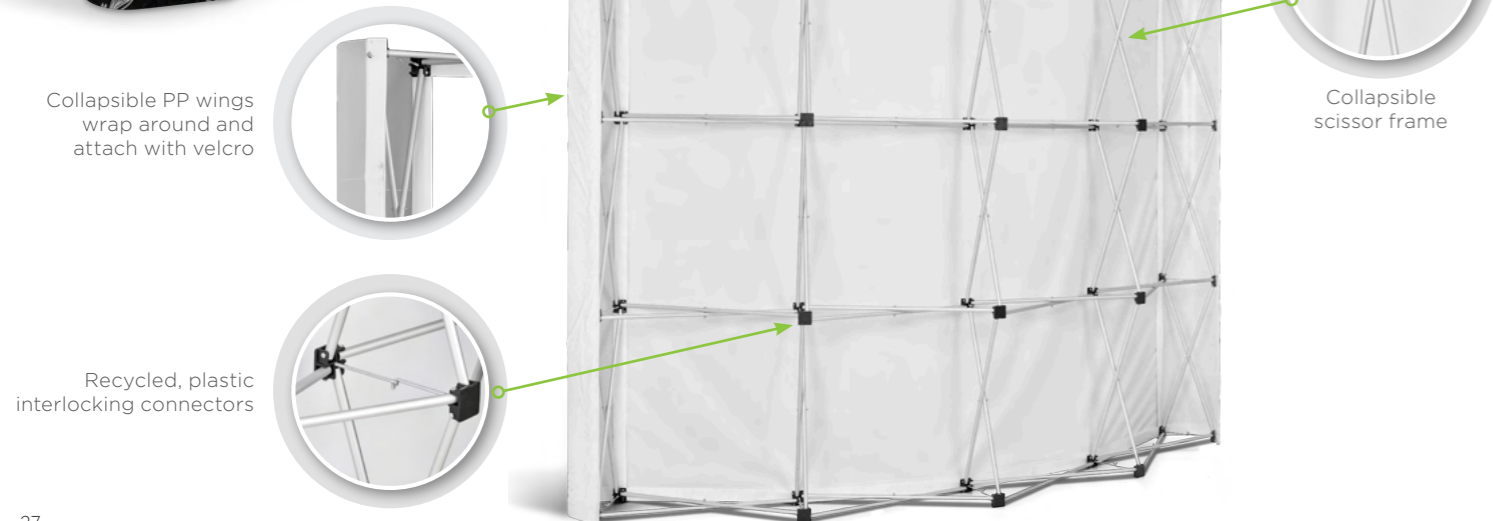

CURVED BANNERWALLS WITH WINGS

	1 DISPLAY-3025	2 DISPLAY-3030	3 DISPLAY-3035	4 DISPLAY-3040	5 DISPLAY-3045
Weight	8kg	9.2kg	11.3kg	14.2kg	16.4kg
Hardware	1 x frame: aluminium	1 x frame: aluminium	1 x frame: aluminium	1 x frame: aluminium	1 x frame: aluminium
Frame assembled size	1.45 x 2.25 x 0.3m	2.15 x 2.25 x 0.3m	2.85 x 2.25 x 0.3m	3.5 x 2.25 x 0.3m	4.2 x 2.25 x 0.3m
Bag material	Polyester oxford	Polyester oxford	Polyester oxford	Polyester oxford	Polyester oxford
Bag size	85 x 24 x 27cm	85 x 30 x 27cm	85 x 27 x 33cm	85 x 30 x 38cm	82 x 25 x 50cm
Wings material	2 x wings: PP	2 x wings: PP	2 x wings: PP	2 x wings: PP	2 x wings: PP
Wing features	Allows for wrap around visuals	Allows for wrap around visuals	Allows for wrap around visuals	Allows for wrap around visuals	Allows for wrap around visuals
Skin included	1 x bannerwall skin	1 x bannerwall skin	1 x bannerwall skin	1 x bannerwall skin	1 x bannerwall skin
Material	Polyester display fabric	Polyester display fabric	Polyester display fabric	Polyester display fabric	Polyester display fabric
Visual size	2.37 x 2.25m	3.04 x 2.25m	3.7 x 2.25m	4.38 x 2.25m	5.08 x 2.25m
Features	Durable fabric	Durable fabric	Durable fabric	Durable fabric	Durable fabric
Branding	Single-sided sublimation	Single-sided sublimation	Single-sided sublimation	Single-sided sublimation	Single-sided sublimation
Range	★★ LEGEND RANGE	★★ LEGEND RANGE	★★ LEGEND RANGE	★★ LEGEND RANGE	★★ LEGEND RANGE
Refresh the banner for multiple campaigns by buying a new skin					
Reskin Code	SKIN-3025	SKIN-3030	SKIN-3035	SKIN-3040	SKIN-3045