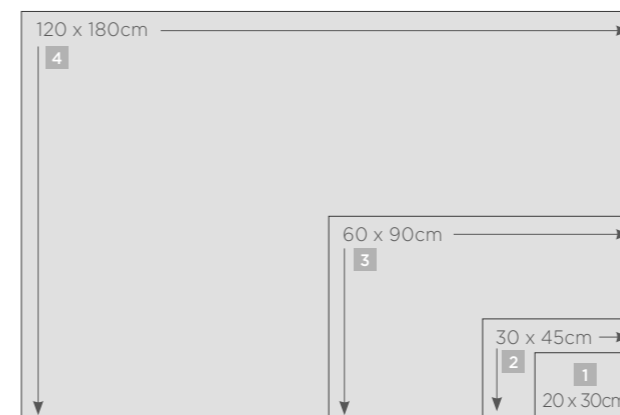

2 DISPLAY-1015

Weight: 0.22kg
Dowel: wood, 90 x 1cm dia
Material: polyester warp knit, anti-fray
Visual size: 30 x 45cm
Branding: single-sided sublimation