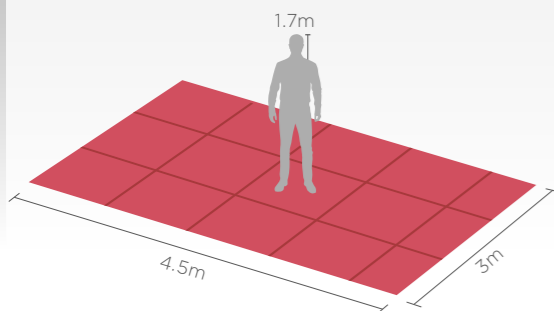

**FADE RESISTANT GAZEBO
4.5 X 3M**

SPECIFICATIONS

- **Weight:** 25kg
- **Hardware:** 1 x frame: aluminium, assembled size: 4.5 x 3m, quick assembly, portable
- **Slip over bag included:** polyester oxford, size: 158 x 29 x 31cm, webbing handles
- **Toolkit included:** 1 x mallet: rubber & wood, 4 x ropes: nylon, 4 x frame pegs: steel, 4 x rope pegs: steel
- **Fabric:** print-guard polyester, water resistant
- **Branding:** single-sided, latex gen-4 printing
- **Short half wall visual size:** 3 x 1m
- **Long full wall visual size:** 4.5 x 1.9m
- **Short full wall visual size:** 3 x 1.9m

WALL CONFIGURATION	DISPLAY CODE
No walls	VI-AM-182-D
1 x long full wall skin	VI-AM-181-D
2 x long full wall skins	VI-AM-180-D
1 x long full wall skin, 1 x short full wall skin	VI-AM-178-D
1 x long full wall skin, 2 x short half wall skins	VI-AM-176-D
1 x short full wall skin	VI-AM-175-D
2 x short full wall skins	VI-AM-173-D
2 x short half wall skins	VI-AM-171-D
1 x short half wall skin, 1 x long full wall skin	VI-AM-168-D

Refresh the gazebo for multiple campaigns by buying a new skin

Roof Reskin Code	GZ-AM-54-D
Long Full Wall Reskin Code	GZ-AM-55-D
Short Full Wall Reskin Code	GZ-AM-56-D
Short Half Wall Reskin Code	GZ-AM-57-D

GAZEBO FOOTPRINT