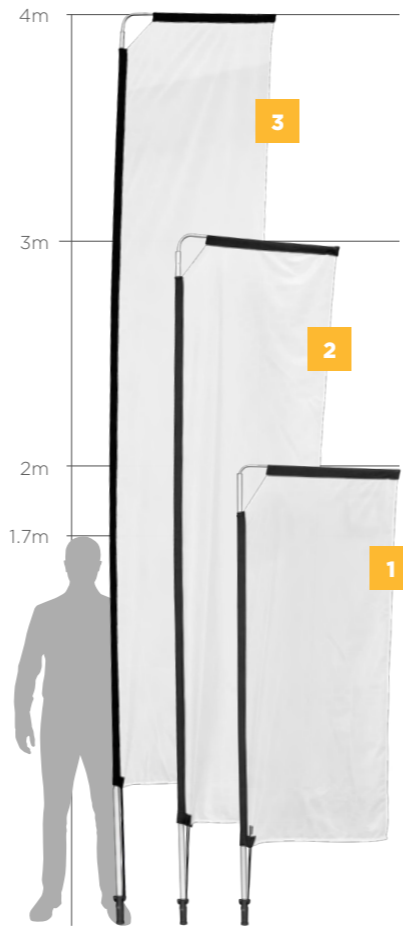

DISPLAY-7051

LEGEND FLYING BANNER SCISSOR BASE  
base: steel, size: 60 x 60cm

TELESCOPIC FLYING BANNERS

	DISPLAY-7042	DISPLAY-7043	DISPLAY-7044
	Sold in sets of 2, info below is per unit		
Weight	1.8kg	2.7kg	3.5kg
Hardware	2 x poles & 1 arm: aluminium	3 x poles & 1 arm: aluminium	4 x poles & 1 arm: aluminium
Frame assembled size	2m	3m	4m
Accessories	1 x ground spike: steel	1 x ground spike: steel	1 x ground spike: steel
Bag material	Polyester oxford	Polyester oxford	Polyester oxford
Bag size	137 x 18cm	137 x 18cm	137 x 18cm
Skin included	1 x banner skin	1 x banner skin	1 x banner skin
Material	Polyester warp knit	Polyester warp knit	Polyester warp knit
Visual size	0.7 x 1.8m	0.7 x 2.5m	0.7 x 3.5m
Features	Anti-fray	Anti-fray	Anti-fray
Branding	Single-sided sublimation	Single-sided sublimation	Single-sided sublimation
Range	★★ LEGEND RANGE	★★ LEGEND RANGE	★★ LEGEND RANGE
Refresh the banner for multiple campaigns by buying a new skin (SOLD IN SETS OF 2)			
Reskin Code	SKIN-7042	SKIN-7043	SKIN-7044

DISPLAY-7051  
LEGEND FLYING BANNER SCISSOR BASE  
base: steel, size: 60 x 60cm

DOUBLE-SIDED TELESCOPIC FLYING BANNERS

	DISPLAY-7052	DISPLAY-7053	DISPLAY-7054
Weight	2.1kg	2.4kg	4kg
Hardware	2 x poles & 1 arm: aluminium	3 x poles & 1 arm: aluminium	4 x poles & 1 arm: aluminium
Frame assembled size	2m	3m	4m
Accessories	1 x ground spike: steel	1 x ground spike: steel	1 x ground spike: steel
Bag material	Polyester oxford	Polyester oxford	Polyester oxford
Bag size	137 x 18cm	137 x 18cm	137 x 18cm
Skin included	1 x banner skin	1 x banner skin	1 x banner skin
Material	Polyester warp knit	Polyester warp knit	Polyester warp knit
Visual size	0.7 x 1.8m	0.7 x 2.5m	0.7 x 3.5m
Features	Anti-fray	Anti-fray	Anti-fray
Branding	Double-sided sublimation	Double-sided sublimation	Double-sided sublimation
Range	★★ LEGEND RANGE	★★ LEGEND RANGE	★★ LEGEND RANGE
Refresh the banner for multiple campaigns by buying a new skin			
Reskin Code	SKIN-7052	SKIN-7053	SKIN-7054