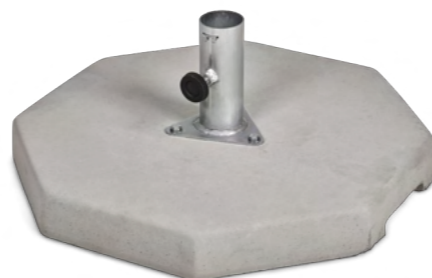

PARASOL BASE

DISPLAY-9001
PARASOL CONCRETE BASE
Weight: 28.75kg
Material: concrete & steel

Base sold separately and fits all 3 parasols:
DISPLAY-9000, DISPLAY-9005, DISPLAY-9010