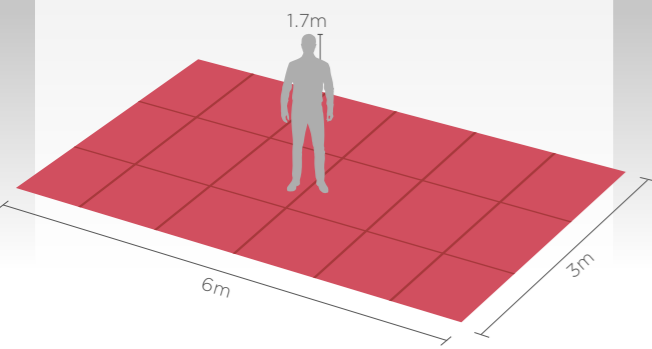

Collapsible gazebo fits easily into carry bag

SUBLIMATED GAZEBO
6 X 3M

SPECIFICATIONS

- **Weight:** 32kg
- **Hardware:** 1 x frame: aluminium, assembled size: 6 x 3m, quick assembly, portable
- **Bag included:** polyester oxford, size: 158 x 28 x 43cm, webbing handles
- **Toolkit Included:** 1 x mallet: rubber & wood, 6 x ropes: nylon, 6 x frame pegs: steel, 4 x rope pegs: steel
- **Fabric:** gazebo display fabric, fitted 600D water head, water resistant
- **Branding:** single-sided sublimation
- **Short half wall visual size:** 3 x 1m
- **Long full wall visual size:** 6 x 1.9m
- **Short full wall visual size:** 3 x 1.9m

WALL CONFIGURATION	DISPLAY CODE
No walls	DISPLAY-2010
1 x long full wall skin	DISPLAY-2011
2 x long full wall skins	DISPLAY-2012
1 x long full wall skin, 1 x short full wall skin	DISPLAY-2013
1 x long full wall skin, 2 x short half wall skins	DISPLAY-2014
1 x short full wall skin	DISPLAY-2015
2 x short full wall skins	DISPLAY-2016
2 x short half wall skins	DISPLAY-2017
1 x short half wall skin, 1 x long full wall skin	DISPLAY-2018

Refresh the gazebo for multiple campaigns by buying a new skin	
Roof Reskin Code	SKIN-2010
Long Full Wall Reskin Code	SKIN-2012
Short Full Wall Reskin Code	SKIN-2015
Short Half Wall Reskin Code	SKIN-2014

GAZEBO FOOTPRINT