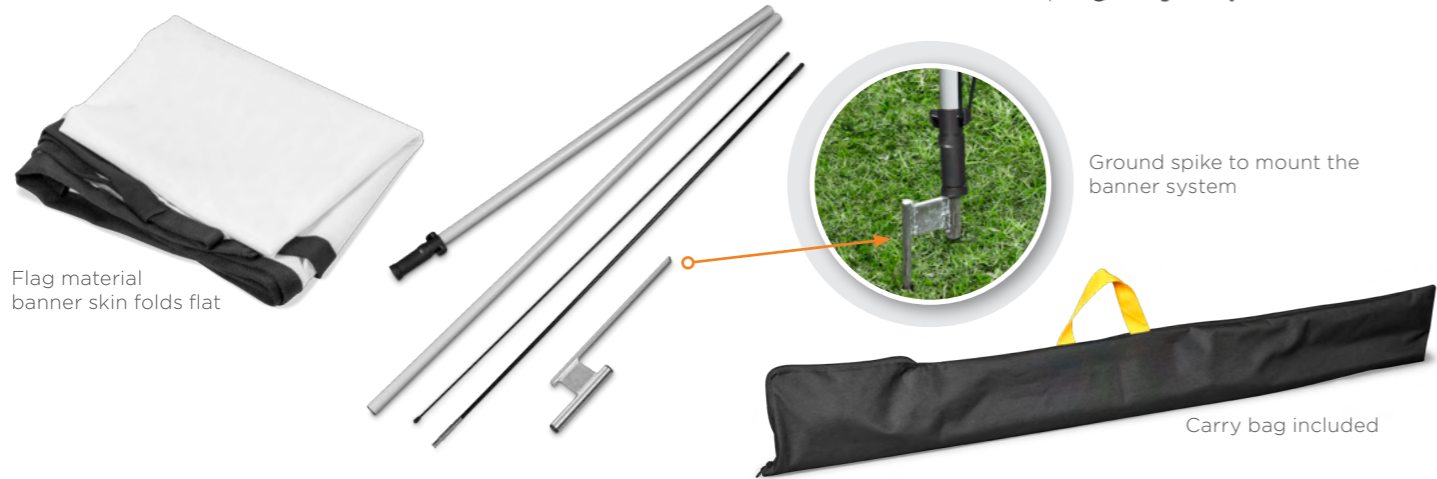

DISPLAY-7051  
LEGEND FLYING BANNER SCISSOR BASE  
base: steel, size: 60 x 60cm

**DOUBLE-SIDED SHARKFIN FLYING BANNERS**

	1 DISPLAY-7012	2 DISPLAY-7013	3 DISPLAY-7014
Weight	2kg	2.2kg	3.2kg
Hardware	2 x poles: aluminium	2 x poles: aluminium	3 x poles: aluminium
Frame assembled size	2m	3m	4m
Accessories	2 x rods: fibre 1 x ground spike: steel	2 x rods: fibre 1 x ground spike: steel	2 x rods: fibre 1 x ground spike: steel
Bag material	Polyester oxford	Polyester oxford	Polyester oxford
Bag size	137 x 18cm	137 x 18cm	137 x 18cm
Skin included	1 x banner skin	1 x banner skin	1 x banner skin
Material	Polyester warp knit	Polyester warp knit	Polyester warp knit
Visual size	0.98 x 2.24m	1.38 x 3.3m	1.14 x 4.4m
Features	Anti-fray	Anti-fray	Anti-fray
Branding	Double-sided sublimation	Double-sided sublimation	Double-sided sublimation
Range	★★ LEGEND RANGE	★★ LEGEND RANGE	★★ LEGEND RANGE
Refresh the banner for multiple campaigns by buying a new skin			
Reskin Code	SKIN-7012	SKIN-7013	SKIN-7014