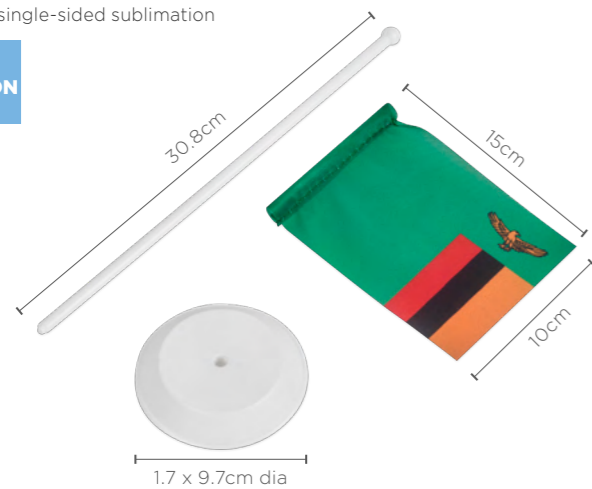

DESK FLAGS

**DISPLAY-1000**

**Weight:** 0.15kg  
**Pole:** PP, 30.8cm  
**Base:** PP, 1.7 x 9.7cm dia  
**Material:** polyester warp knit, anti-fray  
**Visual size:** 15 x 10cm  
**Branding:** single-sided sublimation