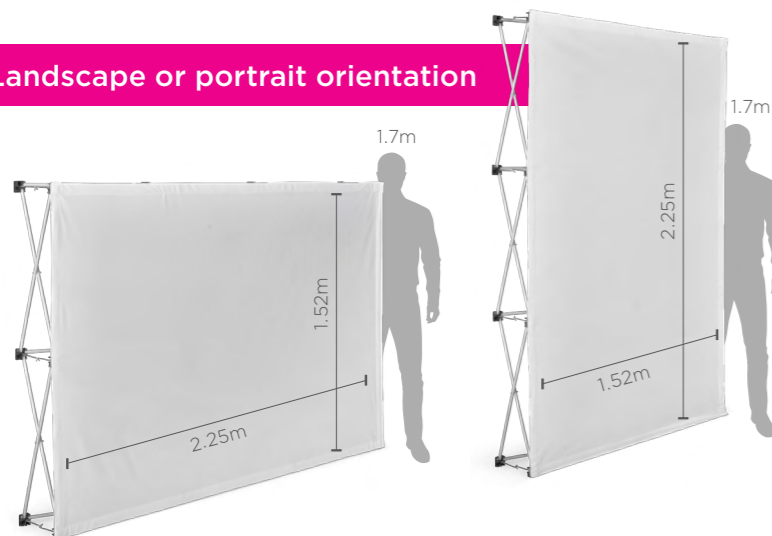

Landscape or portrait orientation

Collapsible scissor frame is made from sturdy aluminium extrusions and fitted with recycled, plastic interlocking connectors