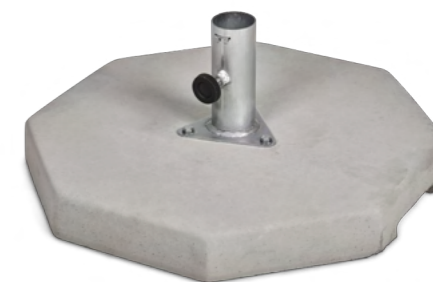

**DISPLAY-9005**

Weight: 6kg  
 Hardware: 1 x pole: aluminium, PP & steel, assembled size: 2 x 2m  
 2m sliding pole, collapsible to 1.5m  
 Slip cover: polyester oxford, 177 x 34cm  
 Material: 1 x roof skin, gazebo display fabric, water-resistant  
 Visual size: 2 x 2m  
 Branding: single-sided sublimation

Base sold separately and fits all 3 parasols:  
 DISPLAY-9000, DISPLAY-9005, DISPLAY-9010

**VI-AM-138-D**  
**Weight:** 8.04kg  
**Hardware:** 1 x pole: aluminium, PP & steel, assembled size: 3 x 3m  
**Slip cover:** polyester oxford, 177 x 34cm  
**Material:** 1 x roof skin, gazebo display fabric, water-resistant  
**Visual size:** 3 x 3m  
**Branding:** single-sided sublimation