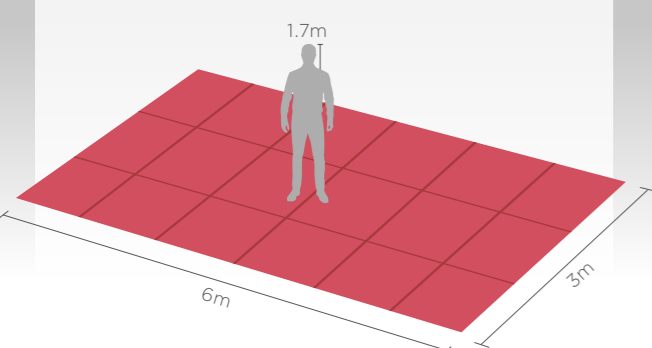

**FADE RESISTANT GAZEBO
6 X 3M**

SPECIFICATIONS

- **Weight:** 32kg
- **Hardware:** 1 x frame: aluminium, assembled size: 6 x 3m, quick assembly, portable
- **Bag included:** polyester oxford, size: 158 x 28 x 43cm, webbing handles
- **Toolkit Included:** 1 x mallet: rubber & wood, 6 x ropes: nylon, 6 x frame pegs: steel, 4 x rope pegs: steel
- **Fabric:** print-guard polyester, water resistant
- **Branding:** single-sided, latex gen-4 printing
- **Short half wall visual size:** 3 x 1m
- **Long full wall visual size:** 6 x 1.9m
- **Short full wall visual size:** 3 x 1.9m

WALL CONFIGURATION	DISPLAY CODE
No walls	VI-AM-147-D
1 x long full wall skin	VI-AM-150-D
2 x long full wall skins	VI-AM-152-D
1 x long full wall skin, 1 x short full wall skin	VI-AM-155-D
1 x long full wall skin, 2 x short half wall skins	VI-AM-157-D
1 x short full wall skin	VI-AM-161-D
2 x short full wall skins	VI-AM-163-D
2 x short half wall skins	VI-AM-165-D
1 x short half wall skin, 1 x long full wall skin	VI-AM-167-D

Refresh the gazebo for multiple campaigns by buying a new skin

Roof Reskin Code	GZ-AM-41-D
Long Full Wall Reskin Code	GZ-AM-42-D
Short Full Wall Reskin Code	GZ-AM-43-D
Short Half Wall Reskin Code	GZ-AM-44-D

GAZEBO FOOTPRINT

Collapsible gazebo fits easily into carry bag

From outdoor events to corporate functions, this lightweight gazebo is the perfect display solution. It is fully collapsible and easy to setup, not mention fully customisable in terms of the number of walls and branding options. Branded Gazebos are a popular and affordable means of advertising.