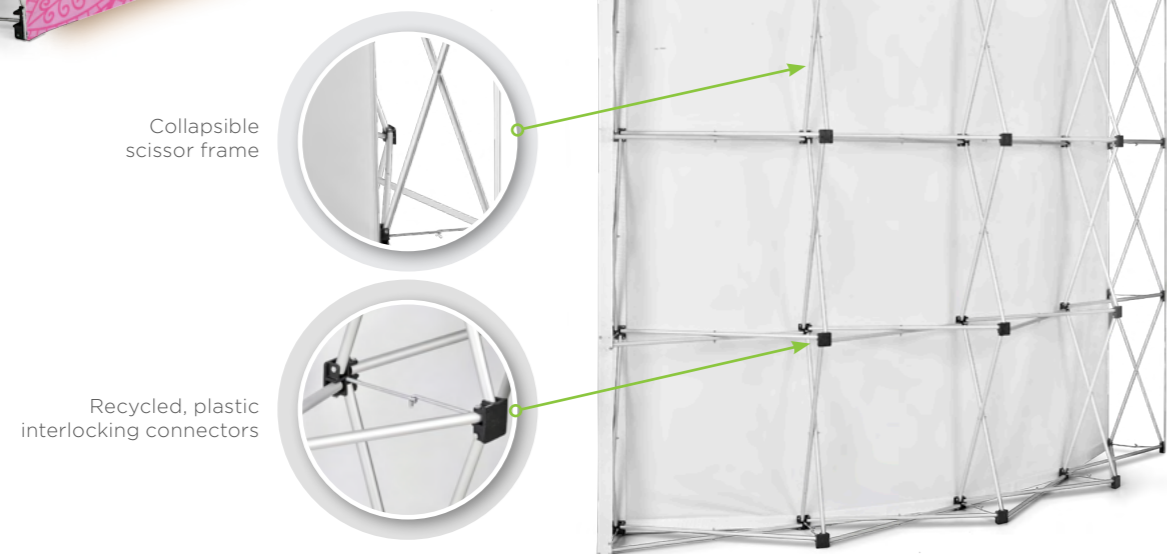

Carry bag included

Collapsible bannerwall fits easily into carry bag

Second bannerwall skin

CURVED BANNERWALLS

	1 DISPLAY-3000	2 DISPLAY-3005	3 DISPLAY-3010	4 DISPLAY-3015	5 DISPLAY-3020
Weight	8kg	9.2kg	11.3kg	14.2kg	16.4kg
Hardware	1 x frame: aluminium	1 x frame: aluminium	1 x frame: aluminium	1 x frame: aluminium	1 x frame: aluminium
Frame assembled size	1.45 x 2.25 x 0.3m	2.15 x 2.25 x 0.3m	2.85 x 2.25 x 0.3m	3.5 x 2.25 x 0.3m	4.2 x 2.25 x 0.3m
Bag material	Polyester oxford	Polyester oxford	Polyester oxford	Polyester oxford	Polyester oxford
Bag size	85 x 24 x 27cm	85 x 30 x 27cm	85 x 27 x 33cm	85 x 30 x 38cm	82 x 25 x 50cm
Skin included	1 x bannerwall skin	1 x bannerwall skin	1 x bannerwall skin	1 x bannerwall skin	1 x bannerwall skin
Material	Polyester display fabric	Polyester display fabric	Polyester display fabric	Polyester display fabric	Polyester display fabric
Visual size	1.45 x 2.25m	2.15 x 2.25m	2.85 x 2.25m	3.5 x 2.25m	4.2 x 2.25m
Features	Durable fabric	Durable fabric	Durable fabric	Durable fabric	Durable fabric
Branding	Single-sided sublimation	Single-sided sublimation	Single-sided sublimation	Single-sided sublimation	Single-sided sublimation
Range	★★ LEGEND RANGE	★★ LEGEND RANGE	★★ LEGEND RANGE	★★ LEGEND RANGE	★★ LEGEND RANGE
Refresh the banner for multiple campaigns by buying a new skin					
Reskin Code	SKIN-3000	SKIN-3005	SKIN-3010	SKIN-3015	SKIN-3020