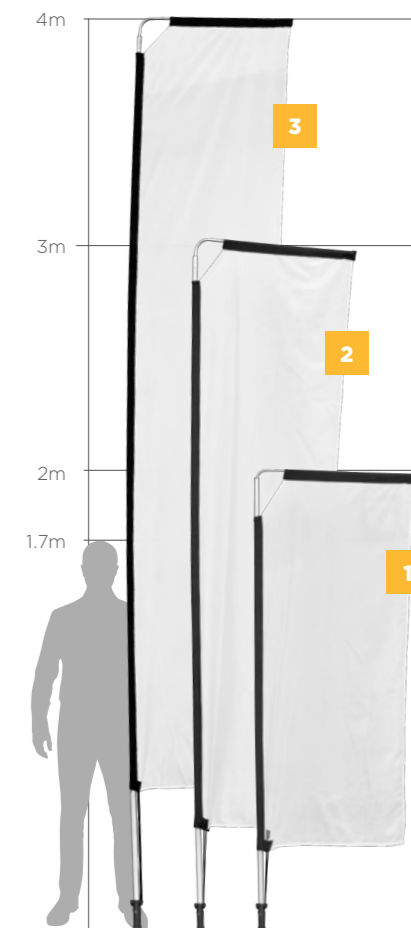

DISPLAY-7051

LEGEND FLYING BANNER SCISSOR BASE  
base: steel, size: 60 x 60cm

TELESCOPIC FLYING BANNERS

	DISPLAY-7042	DISPLAY-7043	DISPLAY-7044
	Sold in sets of 2, info below is per unit		
Weight	1.8kg	2.7kg	3.5kg
Hardware	2 x poles & 1 arm: aluminium	3 x poles & 1 arm: aluminium	4 x poles & 1 arm: aluminium
Frame assembled size	2m	3m	4m
Accessories	1 x ground spike: steel	1 x ground spike: steel	1 x ground spike: steel
Bag material	Polyester oxford	Polyester oxford	Polyester oxford
Bag size	137 x 18cm	137 x 18cm	137 x 18cm
Skin included	1 x banner skin	1 x banner skin	1 x banner skin
Material	Polyester warp knit	Polyester warp knit	Polyester warp knit
Visual size	0.7 x 1.8m	0.7 x 2.5m	0.7 x 3.5m
Features	Anti-fray	Anti-fray	Anti-fray
Branding	Single-sided sublimation	Single-sided sublimation	Single-sided sublimation
Range	★★ LEGEND RANGE	★★ LEGEND RANGE	★★ LEGEND RANGE
Refresh the banner for multiple campaigns by buying a new skin (SOLD IN SETS OF 2)			
Reskin Code	SKIN-7042	SKIN-7043	SKIN-7044