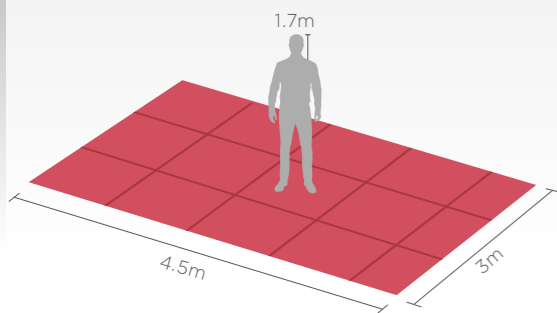

SUBLIMATED GAZEBO
4.5 X 3M

SPECIFICATIONS

- **Weight:** 25kg
- **Hardware:** 1 x frame: aluminium, assembled size: 4.5 x 3m, quick assembly, portable
- **Slip over bag included:** polyester oxford, size: 158 x 29 x 31cm, webbing handles
- **Toolkit included:** 1 x mallet: rubber & wood, 4 x ropes: nylon, 4 x frame pegs: steel, 4 x rope pegs: steel
- **Fabric:** gazebo display fabric, fitted 600D water head, water resistant
- **Branding:** single-sided sublimation
- **Short half wall visual size:** 3 x 1m
- **Long full wall visual size:** 4.5 x 1.9m
- **Short full wall visual size:** 3 x 1.9m

WALL CONFIGURATION	DISPLAY CODE
No walls	DISPLAY-2080
1 x long full wall skin	DISPLAY-2082
2 x long full wall skins	DISPLAY-2084
1 x long full wall skin, 1 x short full wall skin	DISPLAY-2085
1 x long full wall skin, 2 x short half wall skins	DISPLAY-2086
1 x short full wall skin	DISPLAY-2088
2 x short full wall skins	DISPLAY-2090
2 x short half wall skins	DISPLAY-2092
1 x short half wall skin, 1 x long full wall skin	DISPLAY-2094

Refresh the gazebo for multiple campaigns by buying a new skin	
Roof Reskin Code	SKIN-2080
Long Full Wall Reskin Code	SKIN-2082
Short Full Wall Reskin Code	SKIN-2085
Short Half Wall Reskin Code	SKIN-2084

GAZEBO FOOTPRINT