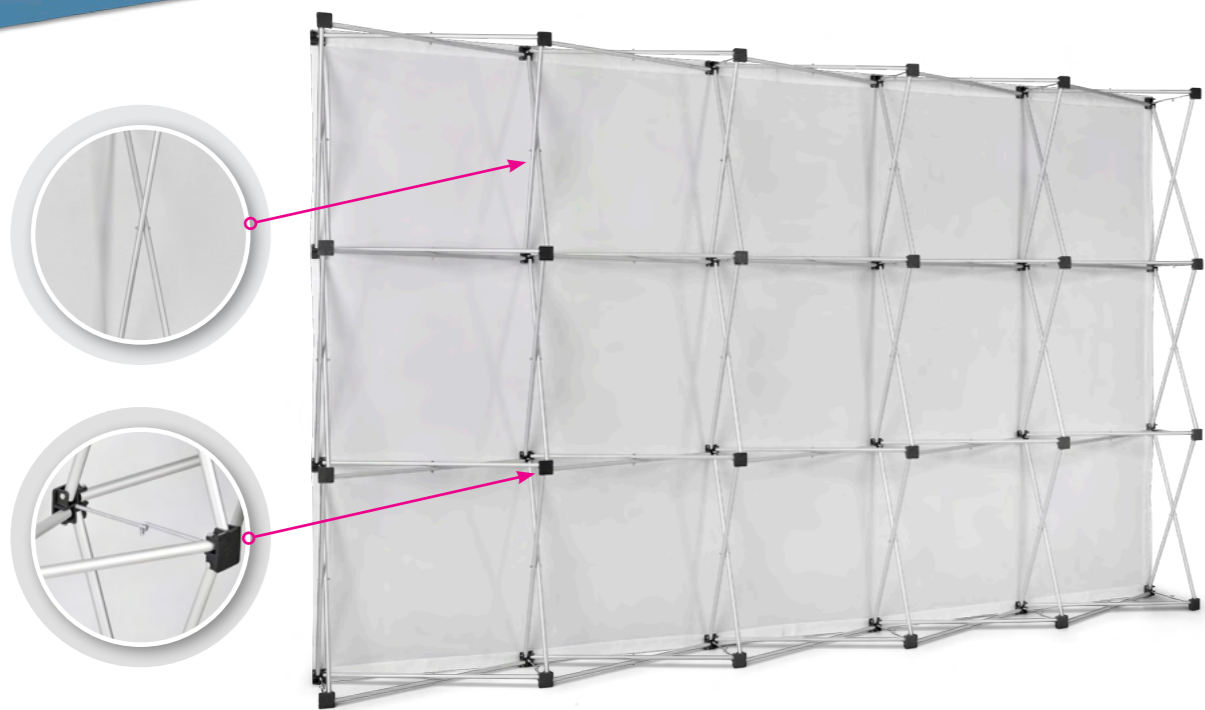

1 DISPLAY-3055	2 DISPLAY-3060	3 DISPLAY-3065	4 DISPLAY-3070
Weight	9kg	11.2kg	13.9kg	15.6kg
Hardware	1 x frame: aluminium	1 x frame: aluminium	1 x frame: aluminium	1 x frame: aluminium
Frame assembled size	2.25 x 2.25 x 0.3m	3 x 2.25 x 0.3m	3.7 x 2.25 x 0.3m	4.45 x 2.25 x 0.3m
Bag material	Polyester oxford	Polyester oxford	Polyester oxford	Polyester oxford
Bag size	85 x 29 x 24cm	85 x 29 x 27cm	85 x 29 x 50cm	85 x 29 x 50cm
Skin included	1 x bannerwall skin	1 x bannerwall skin	1 x bannerwall skin	1 x bannerwall skin
Material	Polyester display fabric	Polyester display fabric	Polyester display fabric	Polyester display fabric
Visual size	2.25 x 2.25m	3 x 2.25m	3.7 x 2.25m	4.45 x 2.25m
Features	Durable fabric	Durable fabric	Durable fabric	Durable fabric
Branding	Single-sided sublimation	Single-sided sublimation	Single-sided sublimation	Single-sided sublimation
Range	★★ LEGEND RANGE	★★ LEGEND RANGE	★★ LEGEND RANGE	★★ LEGEND RANGE
Refresh the banner for multiple campaigns by buying a new skin				
Reskin Code	SKIN-3055	SKIN-3060	SKIN-3065	SKIN-3070

Collapsible scissor frame

Recycled, plastic interlocking connectors