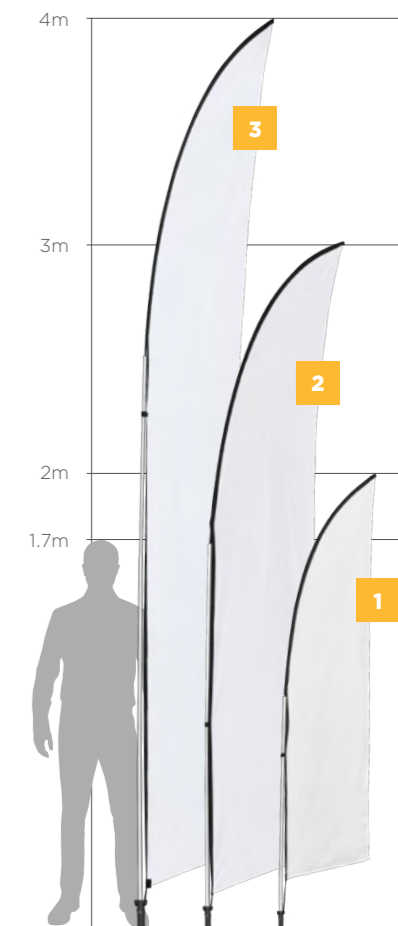

### **SINGLE-SIDED FLYING BANNERS**

Only sold in pairs - this option offers exceptional value at an extremely competitive price point.

### **DOUBLE-SIDED FLYING BANNERS**

Two skins are tailored back-to-back with blockout material in between to offer a perfect double-sided visual.

ARCFIN FLYING BANNERS

	1 DISPLAY-7022	2 DISPLAY-7023	3 DISPLAY-7024
	Sold in sets of 2, info below is per unit		
Weight	1.5kg	1.7kg	3.6kg
Hardware	2 x poles: aluminium	2 x poles: aluminium	3 x poles: aluminium
Frame assembled size	2m	3m	4m
Accessories	2 x rods: fibre 1 x ground spike: steel	2 x rods: fibre 1 x ground spike: steel	2 x rods: fibre 1 x ground spike: steel
Bag material	Polyester oxford	Polyester oxford	Polyester oxford
Bag size	137 x 18cm	137 x 18cm	137 x 18cm
Skin included	1 x banner skin	1 x banner skin	1 x banner skin
Material	Polyester warp knit	Polyester warp knit	Polyester warp knit
Visual size	0.61 x 2.59m	0.68 x 3.83m	0.68 x 4.87m
Features	Anti-fray	Anti-fray	Anti-fray
Branding	Single-sided sublimation	Single-sided sublimation	Single-sided sublimation
Range	★★ LEGEND RANGE	★★ LEGEND RANGE	★★ LEGEND RANGE
Refresh the banner for multiple campaigns by buying a new skin (SOLD IN SETS OF 2)			
Reskin Code	SKIN-7022	SKIN-7023	SKIN-7024